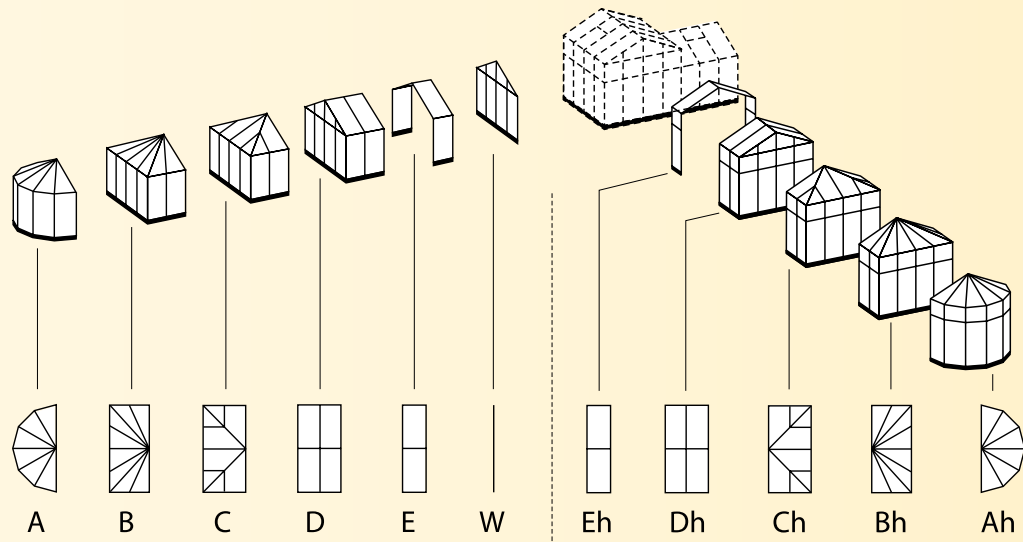

Professional Orangerie