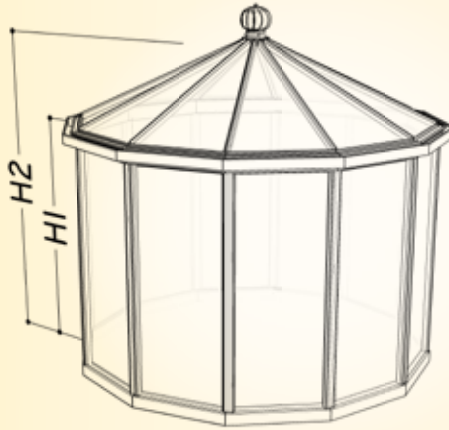

Included
 Optional
 Not available

* Only available for PYR310

Professional Pavillons

Pavillons Carrousel A

Type	Diameter (cm)	M ²	H1(cm)	H2(cm)				
CARA310	310 cm	7,5m ²	204 cm	277/307cm	25 °	-	-	-
CARA378	378 cm	11,2m ²	204 cm	281/311 cm	25 °	-	-	-
CARE	73 cm	2,3m ²	-	-	-	-	-	-