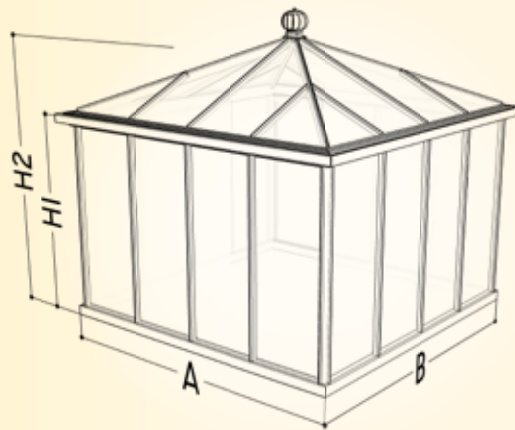

DIY Mounting difficulty

EASY 1 2 3 COMPLEX

Type	A (cm) X B(cm)	M²	H1(cm)	H2(cm)				
PYR310	310 cm x 310 cm	9,6m²	204 cm	277/307 cm	25 °	-	-	-
PYR378	380 cm x 380 cm	14,4m²	204 cm	294/324 cm	25 °	-	-	-
CARE*	73 cm	2,3m²	-	-	-	-	-	-

Included
Optional
Not available

* Only available for PYR310