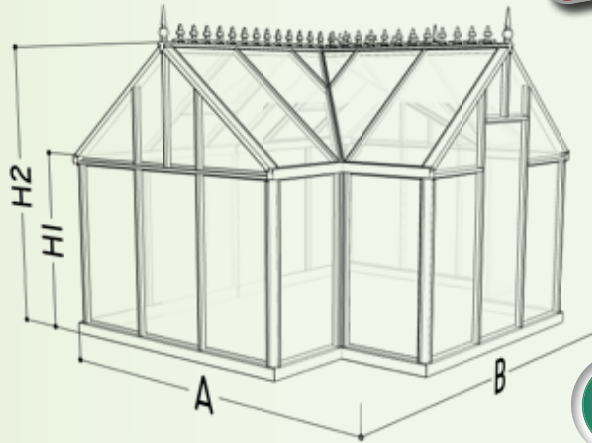

DIY Mounting difficulty
EASY 1 2 3 COMPLEX

Type	A (cm) X B(cm)	M²	H1(cm)	H2(cm)	xx°		
JTSL	318 cm x 401 cm	12,8m²	161cm	256 cm	38 °	1	2

Included
Optional
Not available