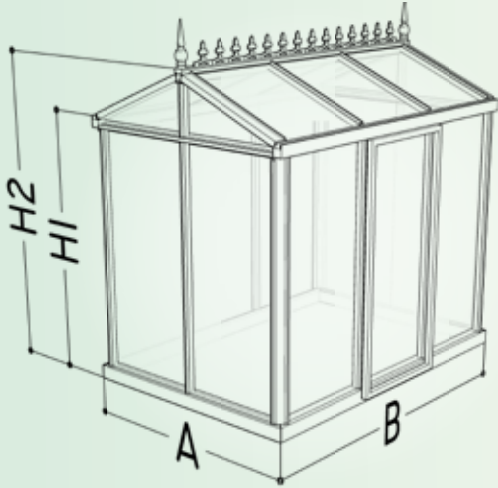

DIY Mounting difficulty

EASY 1 2 3 COMPLEX

Type	A (cm)	X	B (cm)	M²	H1 (cm)	H2 (cm)	xx°			
UV12	162 cm	x	236 cm	3,8 m²	181 cm	217 cm	23 °	1	-	1

✗	✓	✓	✗	✗	✗	✗	✗	✗	✗	✗	✗	✗	✗	✗	✗	✗	✗	✗	✗
✓ Included	✓ Optional	✗ Not available