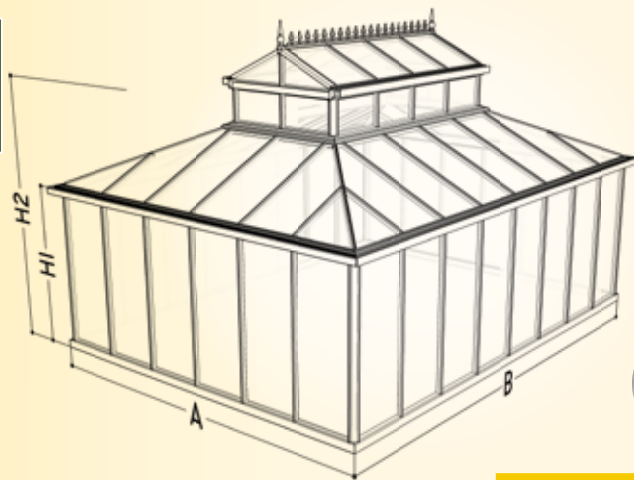

DIY Mounting difficulty

EASY 1 2 3 COMPLEX

3

Type	A (cm) X B(cm)	M²	H1(cm)	H2(cm)				
KAT46	458 cm x 606 cm	27,8m²	204 cm	267/370 cm	25 °	-	-	-
KATE	458 cm x 73 cm	3,3m²	-	-	-	-	-	-

Included
Optional
Not available