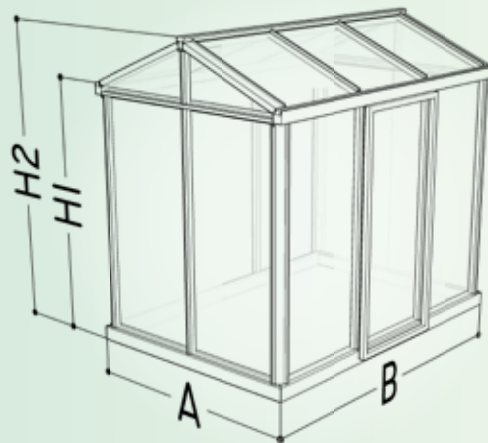

DIY Mounting difficulty
EASY 1 2 3 COMPLEX
✓ 2

Type	A (cm) x B(cm)	M²	H1(cm)	H2(cm)	xx°			
UH12	162 cm x 236 cm	3,8 m²	181 cm	217 cm	23 °	1	-	1

✗	✗	✓	✗	✗	✗	✗	✗	✗	✗	✓	✗	✗	✗	✓	✓	✓	✓	✓
✓ Included	✓ Optional	✗ Not available