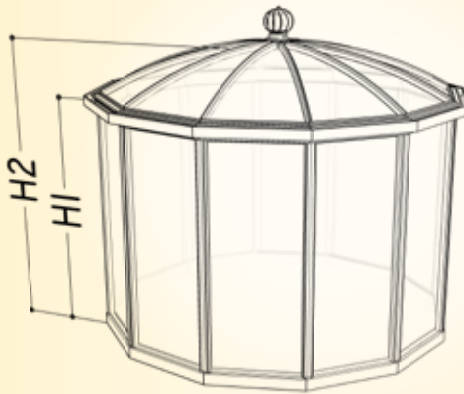

Pavillons Carrousel B

Type	Diameter (cm)	M²	H1(cm)	H2(cm)				
CARB310	310 cm	7,5m²	204 cm	247/277cm	25 °	-	-	-
CARB378	378 cm	11,2m²	204 cm	270/300cm	25 °	-	-	-
CARE	73 cm	2,3m²	-	-	-	-	-	-

✓ Included
✓/ Optional
✗ Not available