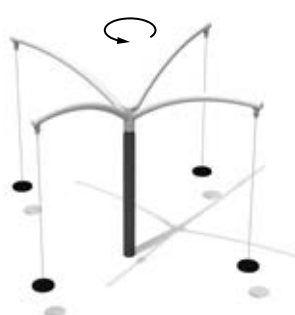

ROTO

MONSOON 4