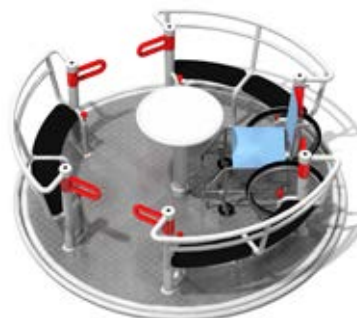

As an excellent supplement to urban furniture **Inter-Play** offers playground equipment as well. Stainless steel or galvanized and powder painted playground devices - also for wheelchair users, trampolines, sport and fitness equipment you can find in our **Inter-Play** catalogue fully dedicated for playgrounds.

limako

DOMETO 1-2

ROTO

MONSOON 4

PARK

CAMELLIA

integrado

SATURN

YUGO

SALTO

HEXO

FITNESS

ORBITREK

PENDULUM