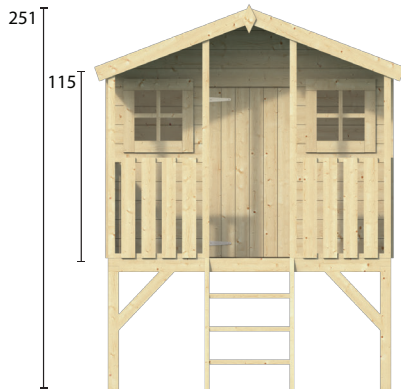

TUINDECO

LEADING IN GARDEN PRODUCTS

40.0104

Peter Pan

All sizes are approximate and in cm

 2,2m²

 2,6m³

 4,8m²

 16mm

 16mm

 plexi

 225kg

 195x120x51 cm