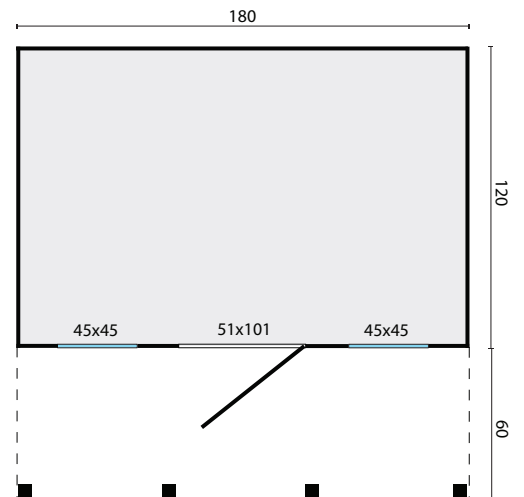

TUINDECO

LEADING IN GARDEN PRODUCTS

40.0104

Peter Pan

All sizes are approximate and in cm

 2,2m²

 2,6m³

 4,8m²

 16mm

 16mm

 plexi

 225kg

 195x120x51 cm