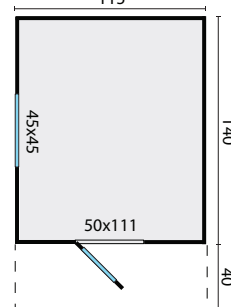

TUINDECO

LEADING IN GARDEN PRODUCTS

40.0101

Pinokkio

160
117

115

All sizes are approximate and in cm

1,6m²

16mm

2,2m³

16mm

2,6m²

plexi

130kg

178x120x37cm