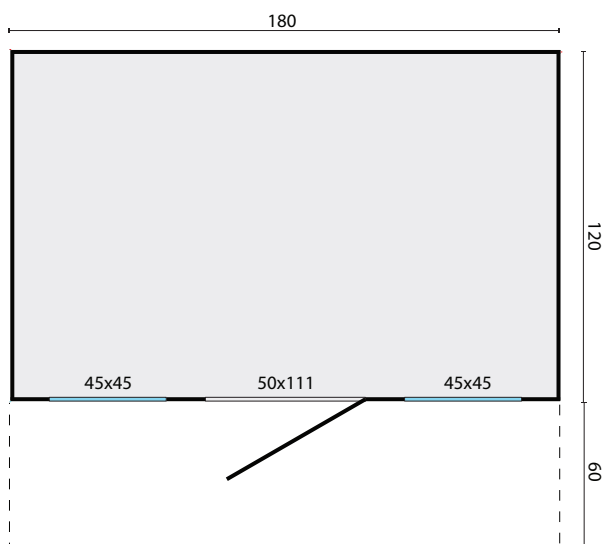

TUINDECO

LEADING IN GARDEN PRODUCTS

40.0106

Aladdin

All sizes are approximate and in cm

 2,1m²

 3,0m³

 3,6m²

 16mm

 16mm

 plexi

 160kg

 180x120x37cm