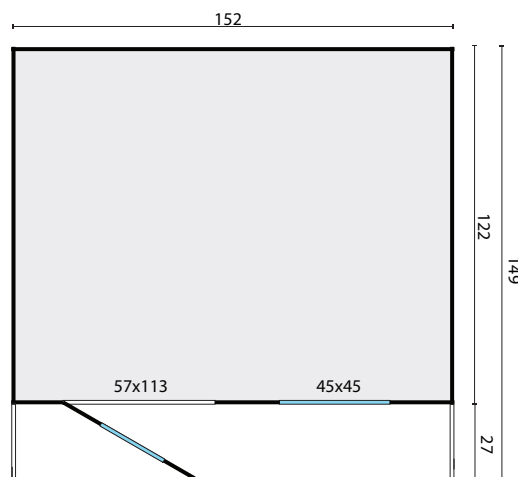

TUINDECO

LEADING IN GARDEN PRODUCTS

40.0110

Snow White

All sizes are approximate and in cm

 2,3m²

 3,0m³

 2,8m²

 16mm

 16mm

 plexi

 150kg

 155x120x41cm