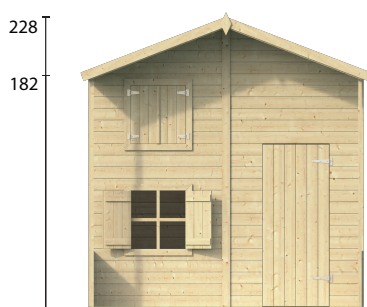

# Assepoester

All sizes are approximate and in cm

3,6m<sup>2</sup>

16mm

7,4m<sup>3</sup>

16mm

5,5m<sup>2</sup>

plexi

320kg

222x120x56cm