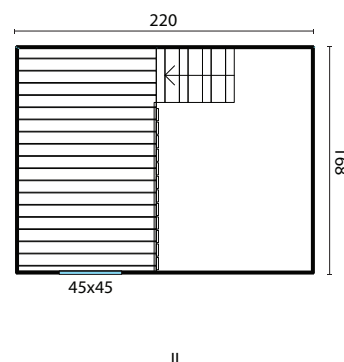

# Assepoester

All sizes are approximate and in cm

3,6m<sup>2</sup>

16mm

7,4m<sup>3</sup>

16mm

5,5m<sup>2</sup>

plexi

320kg

222x120x56cm