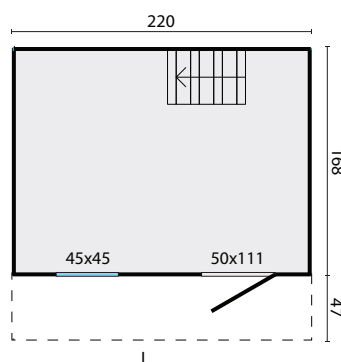

# Assepoester

All sizes are approximate and in cm

3,6m<sup>2</sup>

16mm

7,4m<sup>3</sup>

16mm

5,5m<sup>2</sup>

plexi

320kg

222x120x56cm