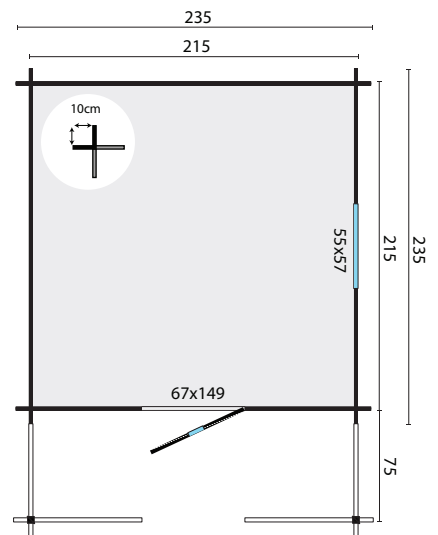

# Marii

All sizes are approximate and in cm

 4,4m<sup>2</sup>

 8,3m<sup>3</sup>

 10,2m<sup>2</sup>

 18mm

 28mm

 plexi

 500kg

 330x120x45cm