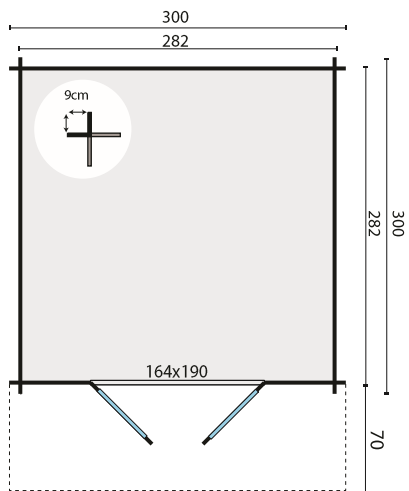

40.7175

Arnarfell

TUINDECO

LEADING IN GARDEN PRODUCTS

All mál eru ca mál í CM.

7,6m²

15,8m³

12,8m²

-

34mm

4mm

540kg

398x115x46cm