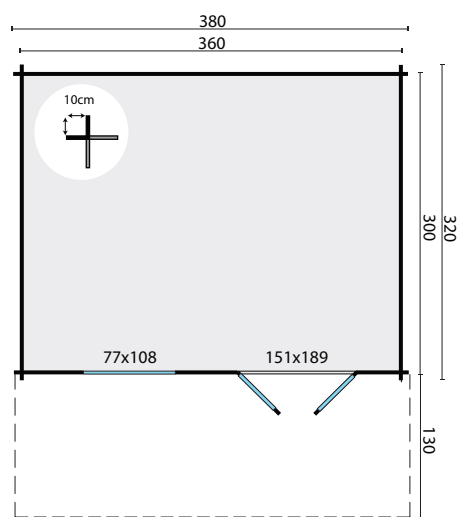

# Sauerland 1

250

196

All sizes are approximate and in cm

10,8m<sup>2</sup>

-

23,8m<sup>3</sup>

34mm

19,1m<sup>2</sup>

4mm

950kg

453x120x57cm