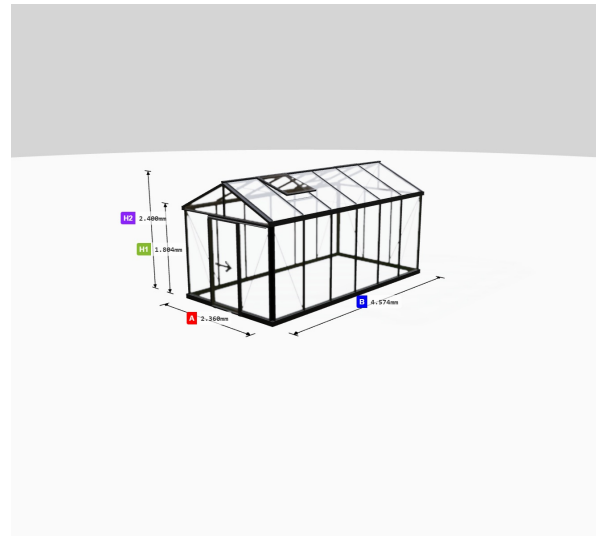

Helios Senior

Dimensions

A	2360 mm	H1	1.804 mm		10,79 m²
B	4574 mm	H2	2.400 mm		22,69 m³

Personalisations

	COLOR 9005m		FREEZE No
	GLASS TEMP GLASS 4mm		RUBBERS 9005m

Doors & Windows

	SD 1 x	
	RW 2 x